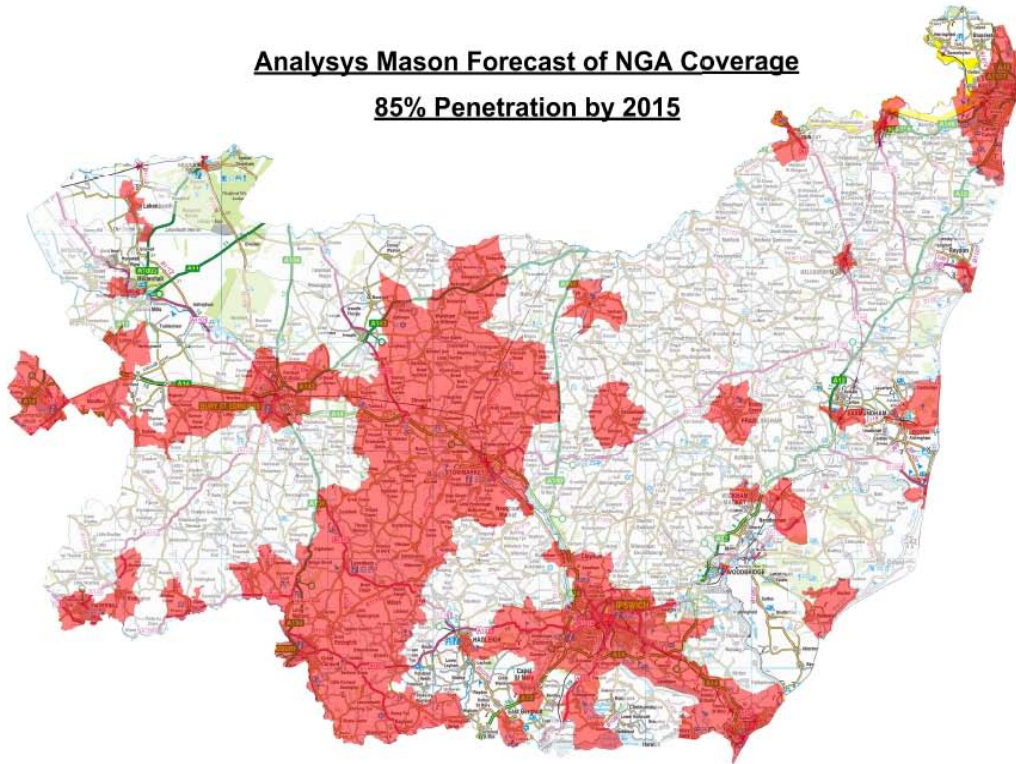

Roger Turkington

Suffolk ACRE - Director of Operations

Beccles – 6th April 2011

Analysys Mason Forecast of NGA Coverage
65% Penetration by 2015

Copyright © 2010 Suffolk ACRE Ltd. Reproduced under the terms of the Click-use Licence No. C2010002448. Contains Ordnance Survey data © Crown Copyright and database right 2010. Contains Royal Mail data © Royal Mail copyright and database right 2010.

Key

■ Predicted commercial provision of NGA

Analysys Mason Forecast of NGA Coverage
85% Penetration by 2015

Copyright © 2010 Suffolk ACRE Ltd. Reproduced under the terms of the Click-use Licence No. C2010002448. Contains Ordnance Survey data © Crown Copyright and database right 2010. Contains Royal Mail data © Royal Mail copyright and database right 2010.

Key

 Predicted commercial provision of NGA

Analysys Mason Forecast of NGA Coverage
95% Penetration by 2015

Copyright © 2010 Suffolk ACRE Ltd. Reproduced under the terms of the Click-use Licence No. C2010002448. Contains Ordnance Survey data © Crown Copyright and database right 2010. Contains Royal Mail data © Royal Mail copyright and database right 2010.