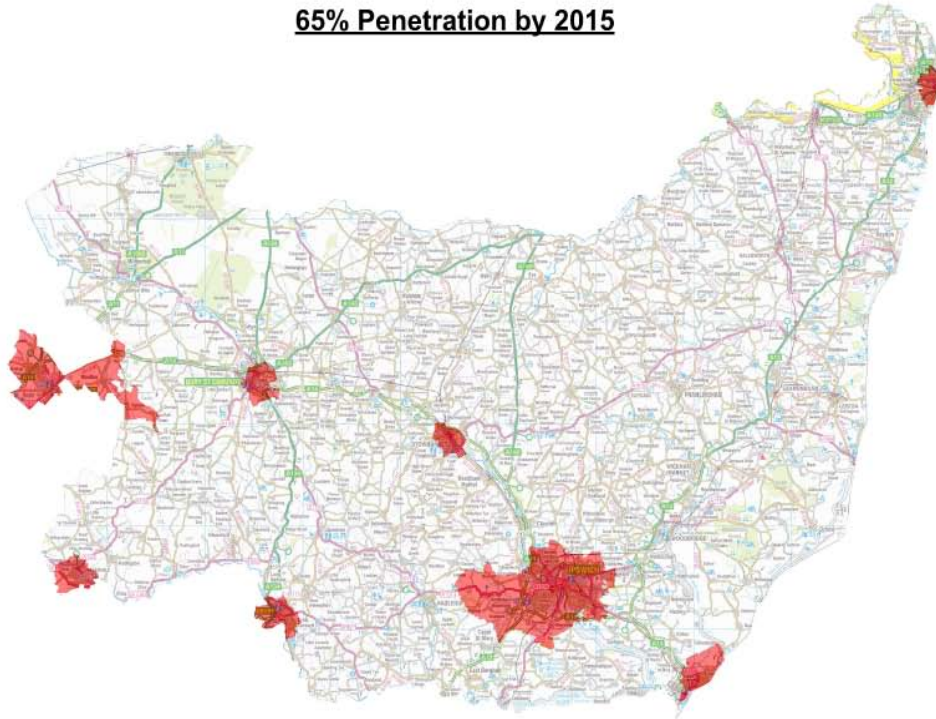

Roger Turkington

Suffolk ACRE - Director of Operations

Beccles – 6th April 2011

Analysys Mason Forecast of NGA Coverage
65% Penetration by 2015

Copyright © 2010 Suffolk ACRE Ltd. Reproduced under the terms of the Click-use Licence No. C2010002448. Contains Ordnance Survey data © Crown Copyright and database right 2010. Contains Royal Mail data © Royal Mail copyright and database right 2010.