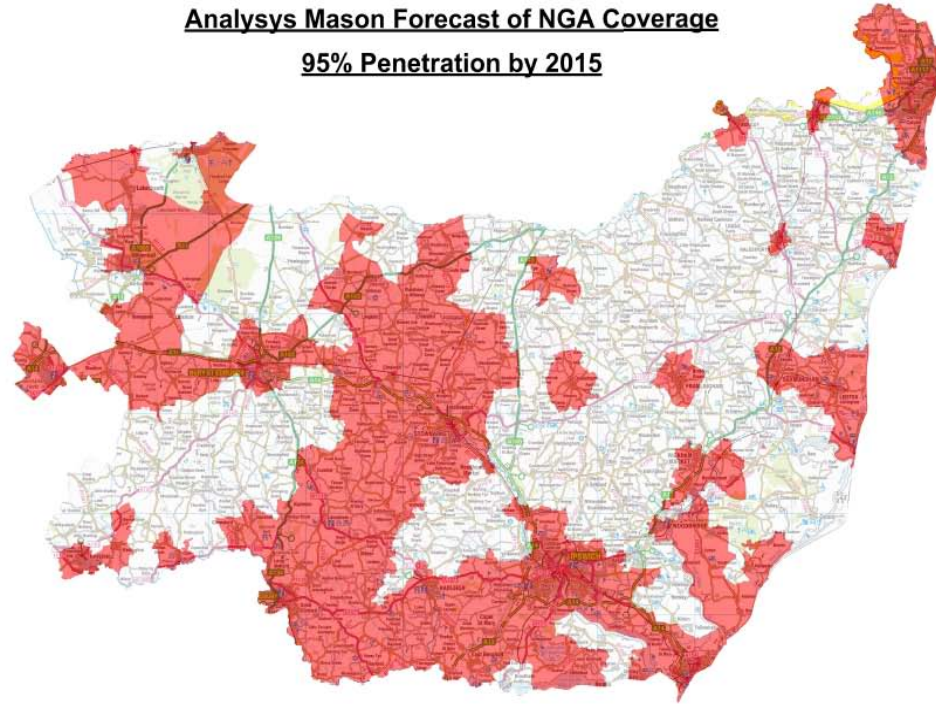

Roger Turkington

Suffolk ACRE - Director of Operations

Beccles – 6th April 2011

Analysys Mason Forecast of NGA Coverage
65% Penetration by 2015

Copyright © 2010 Suffolk ACRE Ltd. Reproduced under the terms of the Click-use Licence No. C2010002448. Contains Ordnance Survey data © Crown Copyright and database right 2010. Contains Royal Mail data © Royal Mail copyright and database right 2010.

Key

■ Predicted commercial provision of NGA

Analysys Mason Forecast of NGA Coverage
85% Penetration by 2015

Copyright © 2010 Suffolk ACRE Ltd. Reproduced under the terms of the Click-use Licence No. C2010002448. Contains Ordnance Survey data © Crown Copyright and database right 2010. Contains Royal Mail data © Royal Mail copyright and database right 2010.

Key

 Predicted commercial provision of NGA

Analysys Mason Forecast of NGA Coverage
95% Penetration by 2015

Copyright © 2010 Suffolk ACRE Ltd. Reproduced under the terms of the Click-use Licence No. C2010002448. Contains Ordnance Survey data © Crown Copyright and database right 2010. Contains Royal Mail data © Royal Mail copyright and database right 2010.